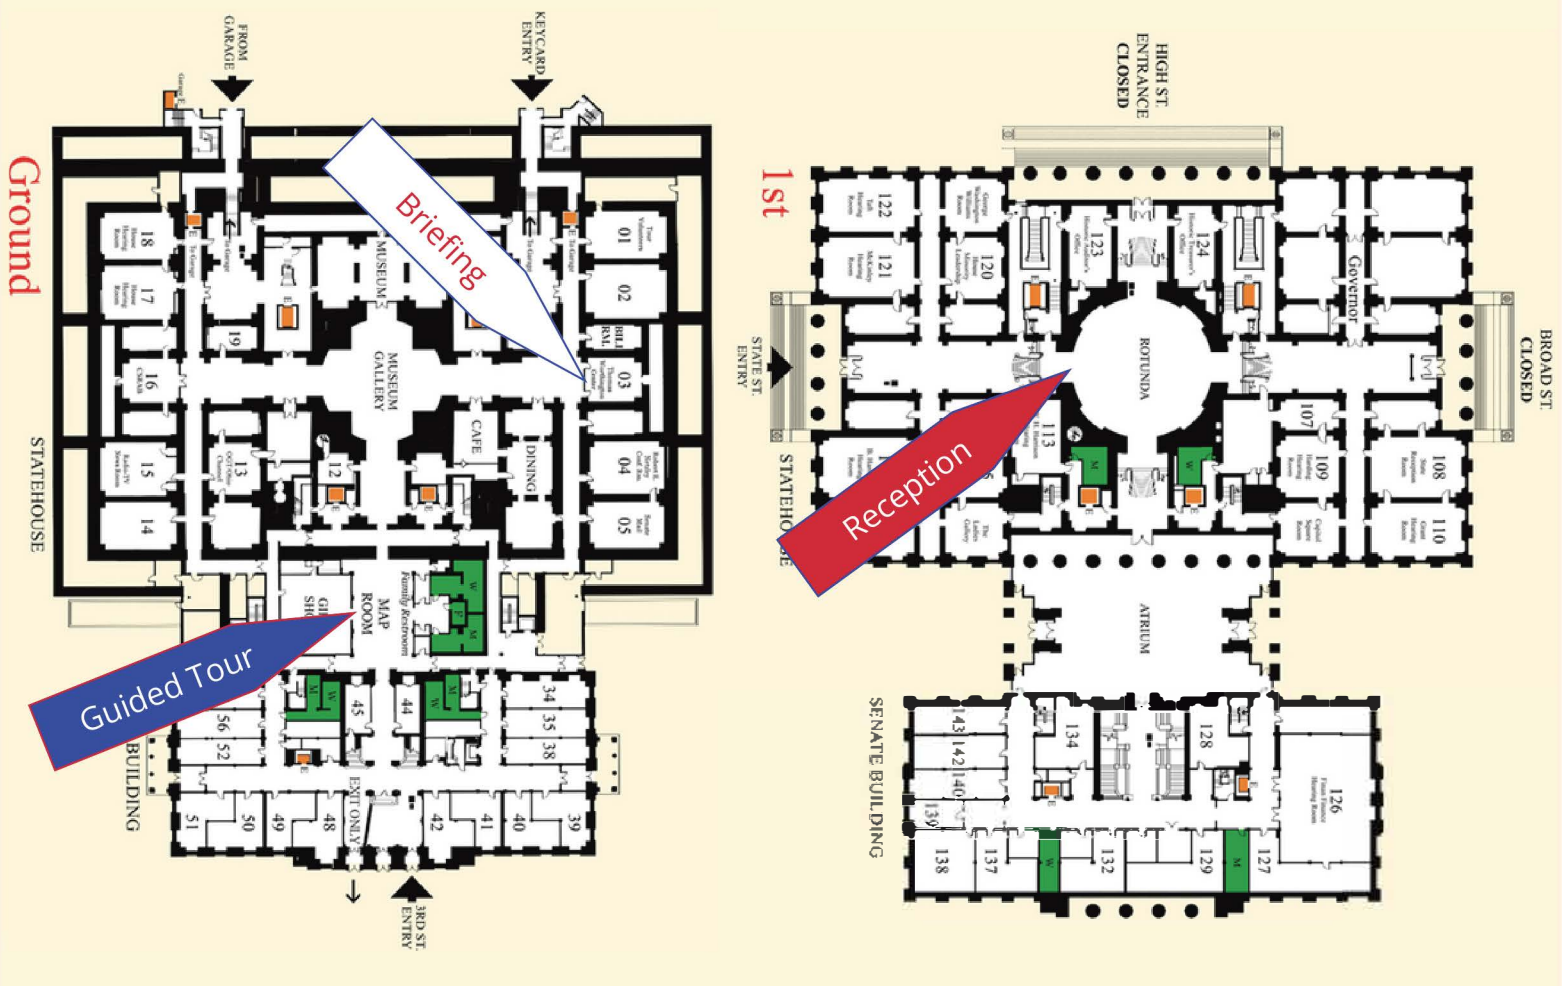

3:00 PM: OFDA Ohio Statehouse Guided Tour (1/2 Hour CE)

- RSVP Required
- Arrive 15 minutes early in the **MAP ROOM** (Ground Floor)
- Tour begins promptly at 3:00 PM

4:15 PM: OFDA 2025 Legislative Brief (1/2 Hour CE)

- RSVP Required
- Located in the **THOMAS WORTHINGTON CENTER/ROOM** (Ground Floor)
- Briefing begins promptly at 4:15 PM

5:00 PM: OFDA Legislative Reception

- Located in the **STATEHOUSE ROTUNDA** (First Floor)

Directions to the Ohio Statehouse

Where is the Statehouse?

The Ohio Statehouse is located in downtown Columbus on the corner of High and Broad Streets.

Parking at the Statehouse

The Statehouse offers underground parking with direct sheltered access to the Ohio Statehouse. You can enter the parking garage from Broad, State or Third Streets.

Once you have parked your car please head to the green level of the parking garage. You'll enter the Statehouse through a set of sliding glass doors near aisle 8, in the middle of the green level, where you will see a sign above the door that reads "Ohio Statehouse."