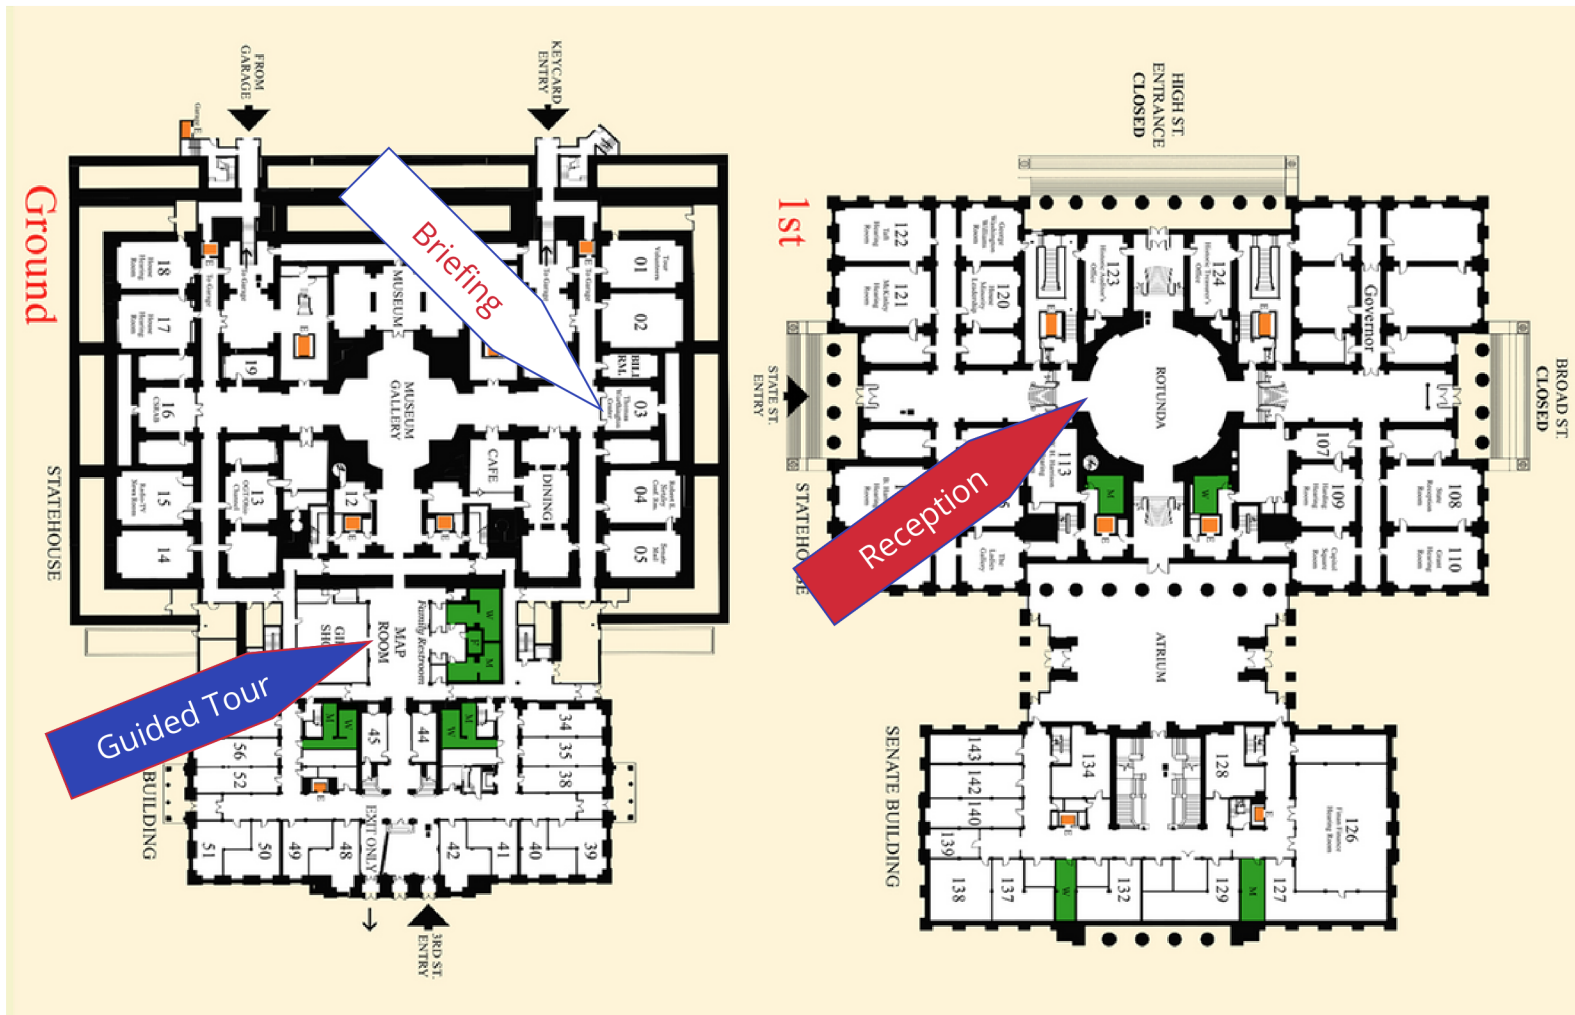

3:00 PM: OFDA Ohio Statehouse Guided Tour (1/2 Hour CE)

- RSVP Required
- Arrive 15 minutes early in the **MAP ROOM** (Ground Floor)
- Tour begins promptly at 3:00 PM

4:15 PM: OFDA 2024 Legislative Brief (1/2 Hour CE)

- RSVP Required
- Located in the **THOMAS WORTHINGTON CENTER/ROOM** (Ground Floor)
- Briefing begins promptly at 4:15 PM

5:00 PM: OFDA Legislative Reception

- Located in the **STATEHOUSE ROTUNDA** (First Floor)

Directions to the Ohio Statehouse

Where is the Statehouse?

The Ohio Statehouse is located in downtown Columbus on the corner of High and Broad Streets.

Parking at the Statehouse

The Statehouse offers underground parking with direct sheltered access to the Ohio Statehouse. You can enter the parking garage from Broad, State or Third Streets.

Once you have parked your car please head to the green level of the parking garage. You'll enter the Statehouse through a set of sliding glass doors near aisle 8, in the middle of the green level, where you will see a sign above the door that reads "Ohio Statehouse."